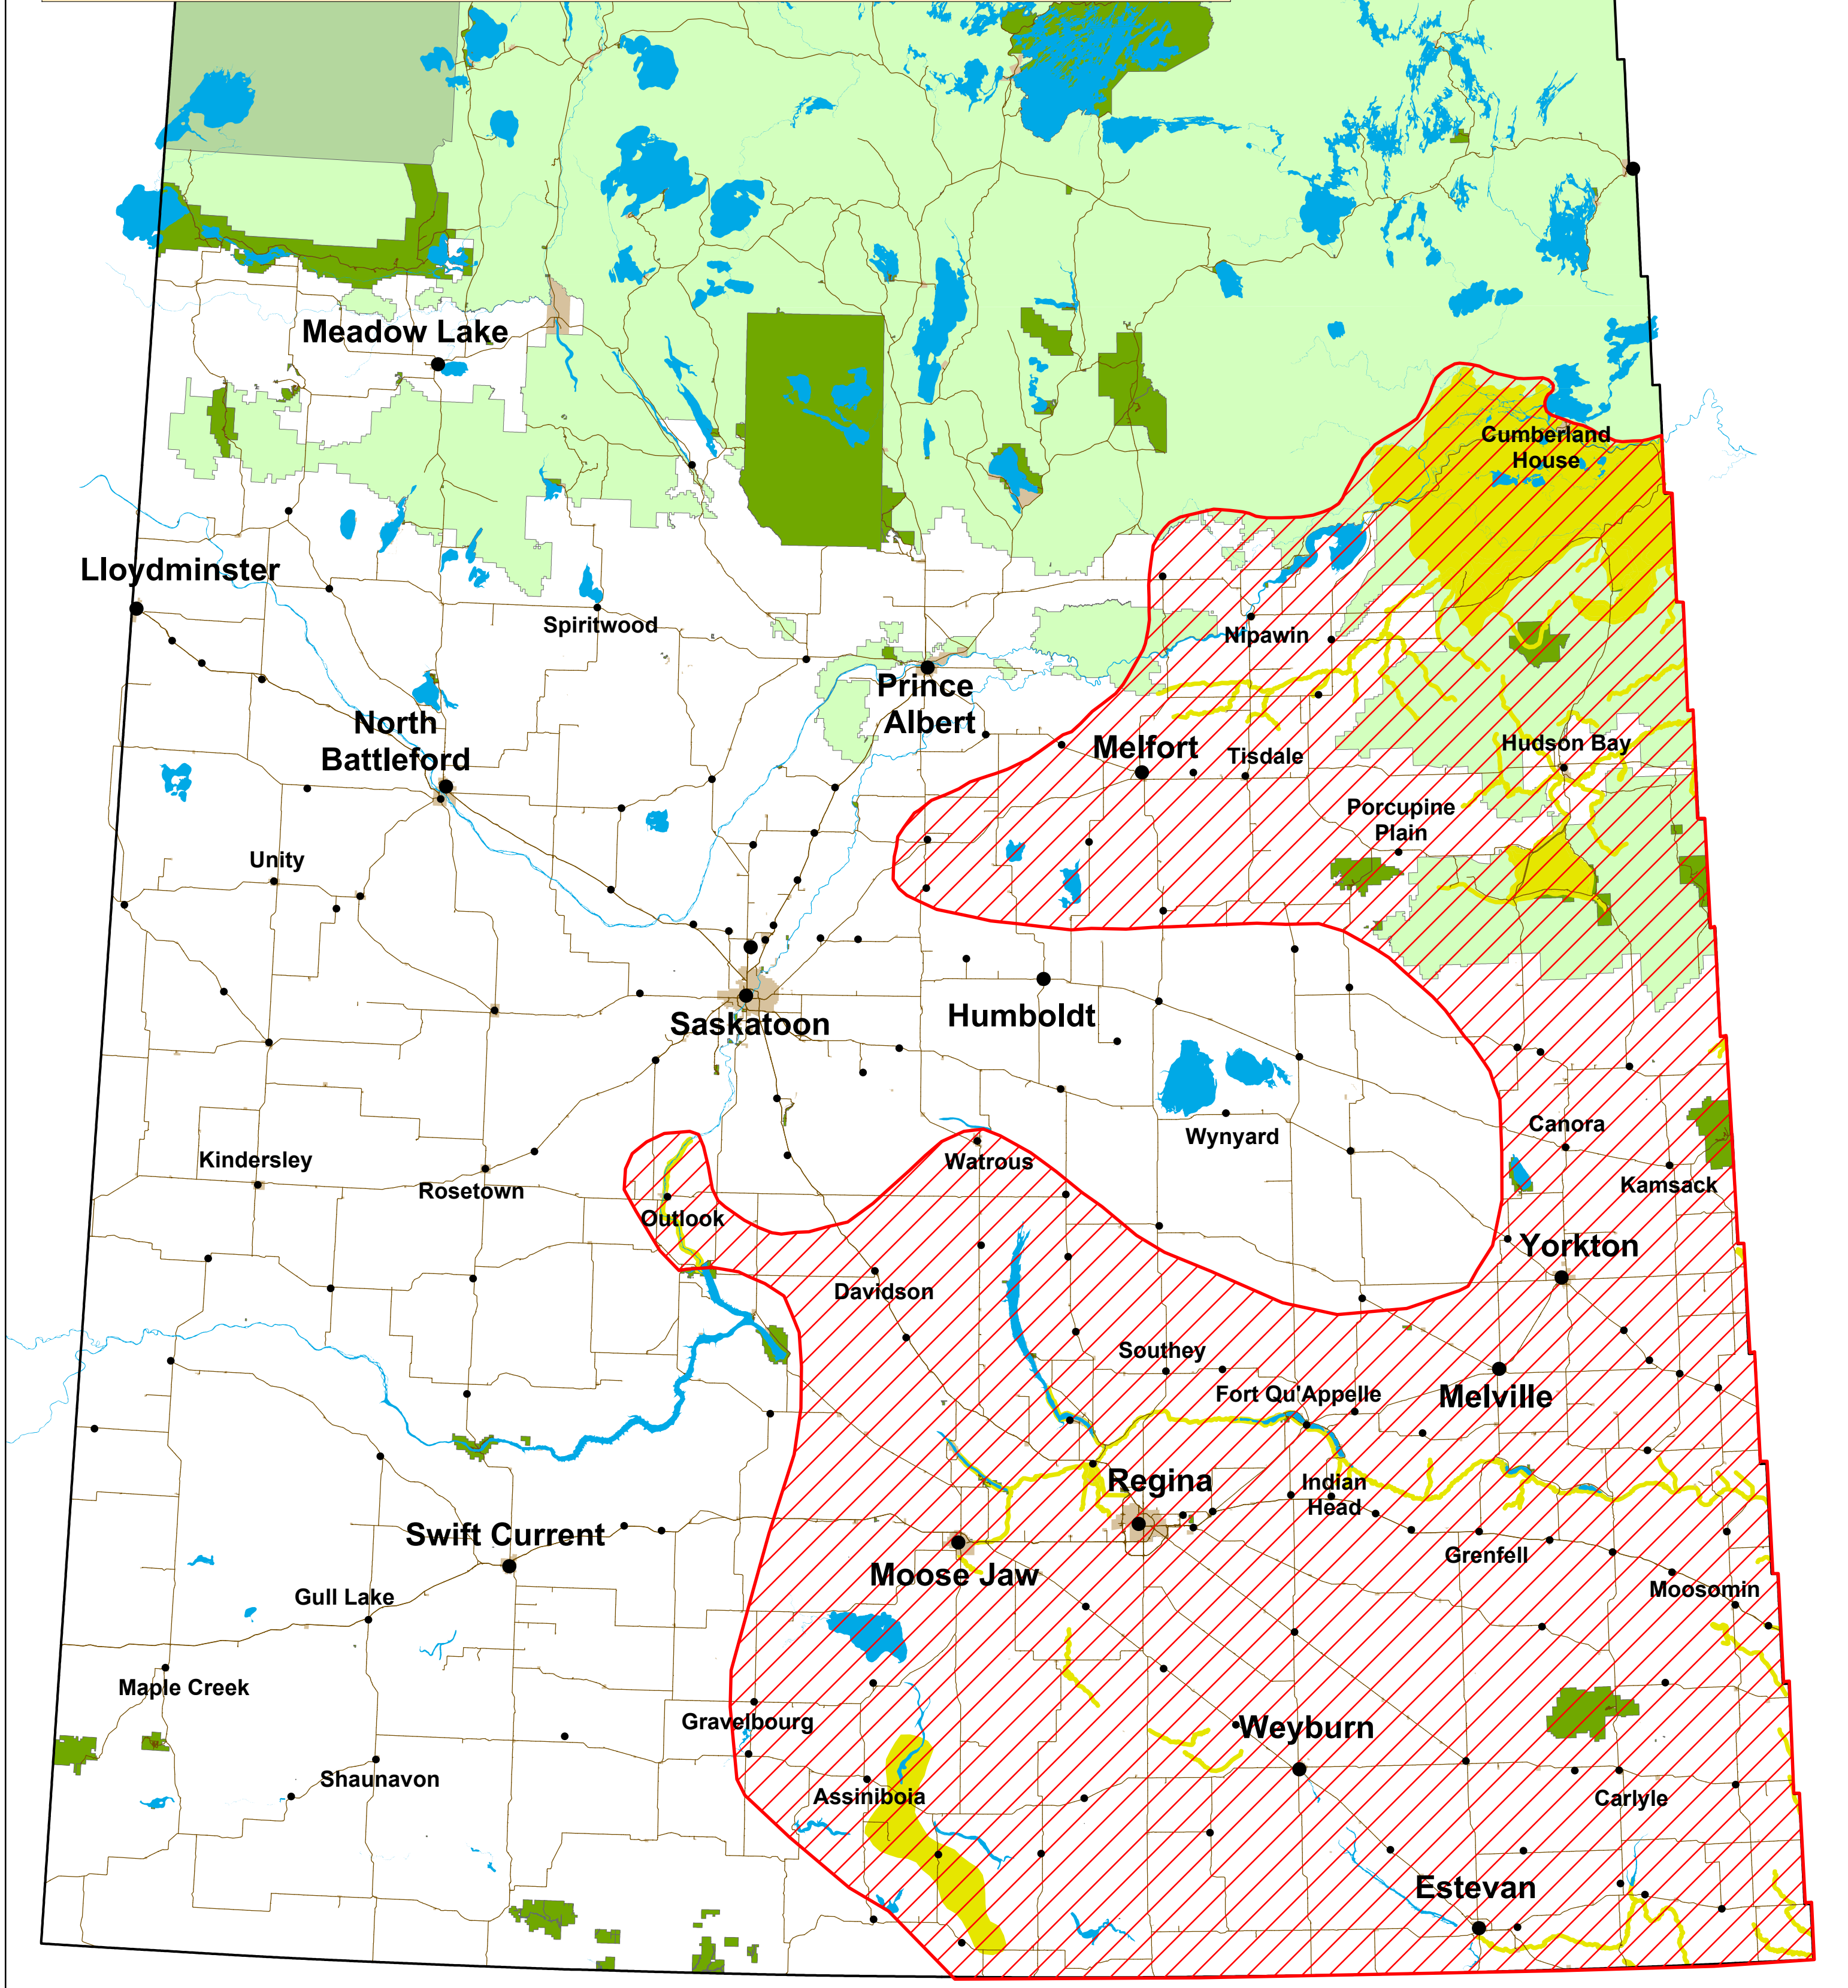

2021 Known Extent of Dutch Elm Disease in Saskatchewan

- KNOWN DED DISTRIBUTION 2021
- RANGE OF NATIVE ELMS IN SASK
- PARK
- PROVINCIAL FOREST

Source: Saskatchewan Ministry of Environment, November 2021
 Note: This data is intended to show general areas and does not claim to be 100% accurate.