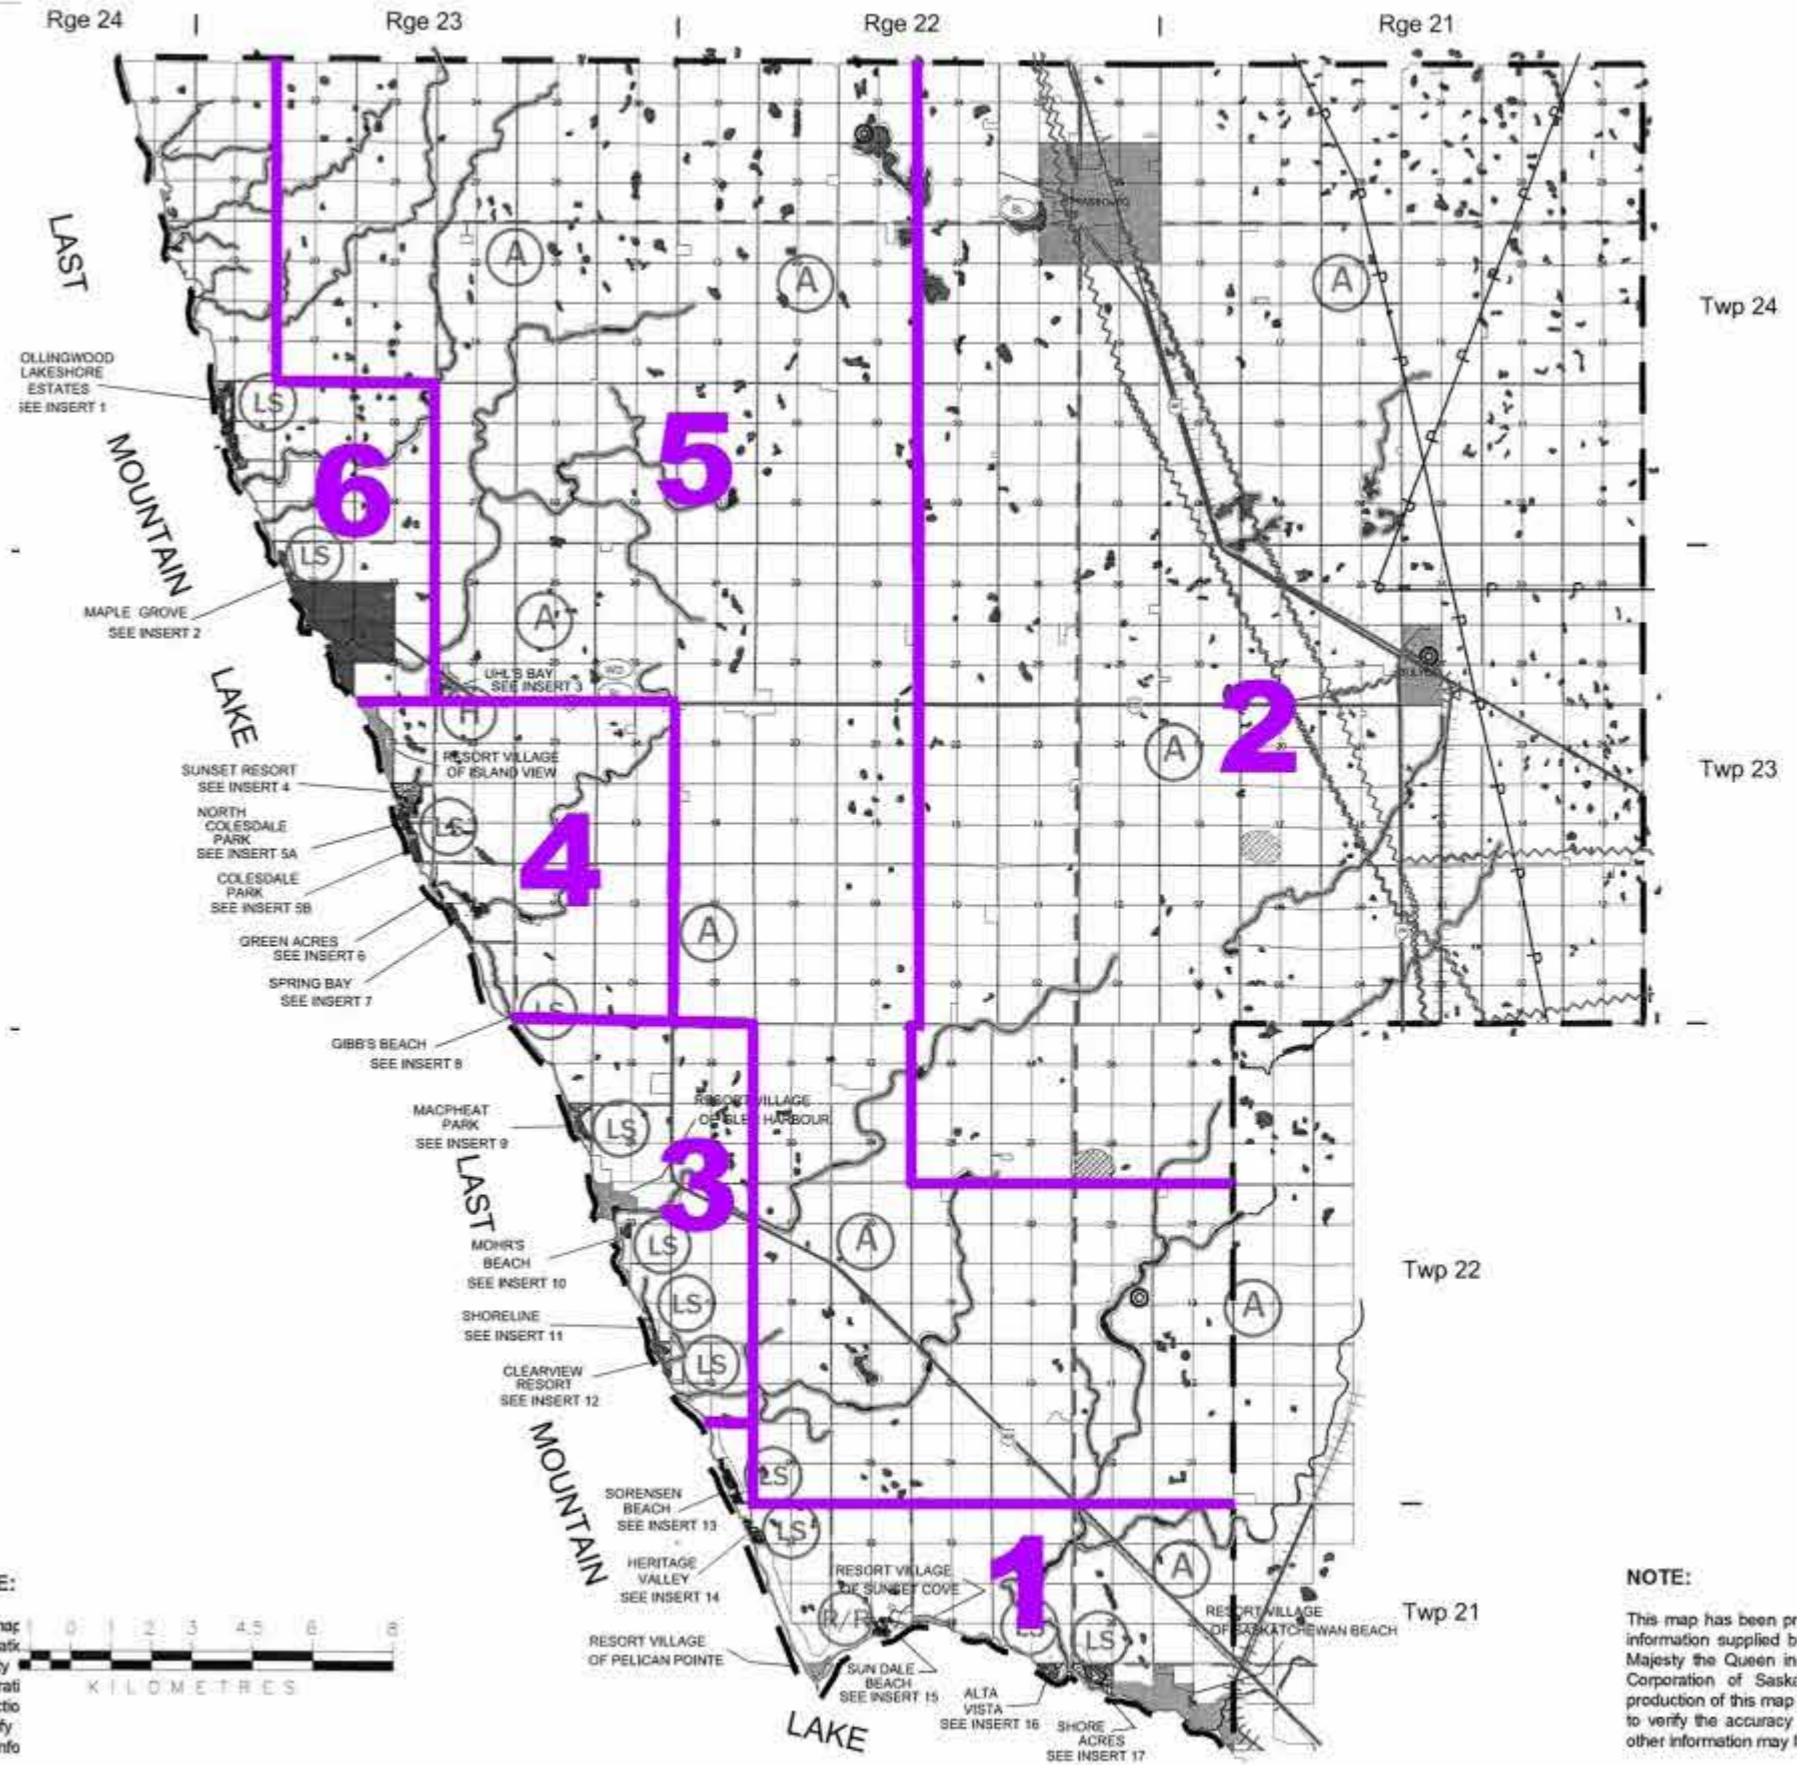

New Boundaries

NOTE:
This map information is for informational purposes only. It is not intended to be used as a legal document. The user is responsible for verifying the accuracy of the information and for obtaining any necessary permits or approvals. The user is advised to consult with a professional surveyor or other qualified person for more information.