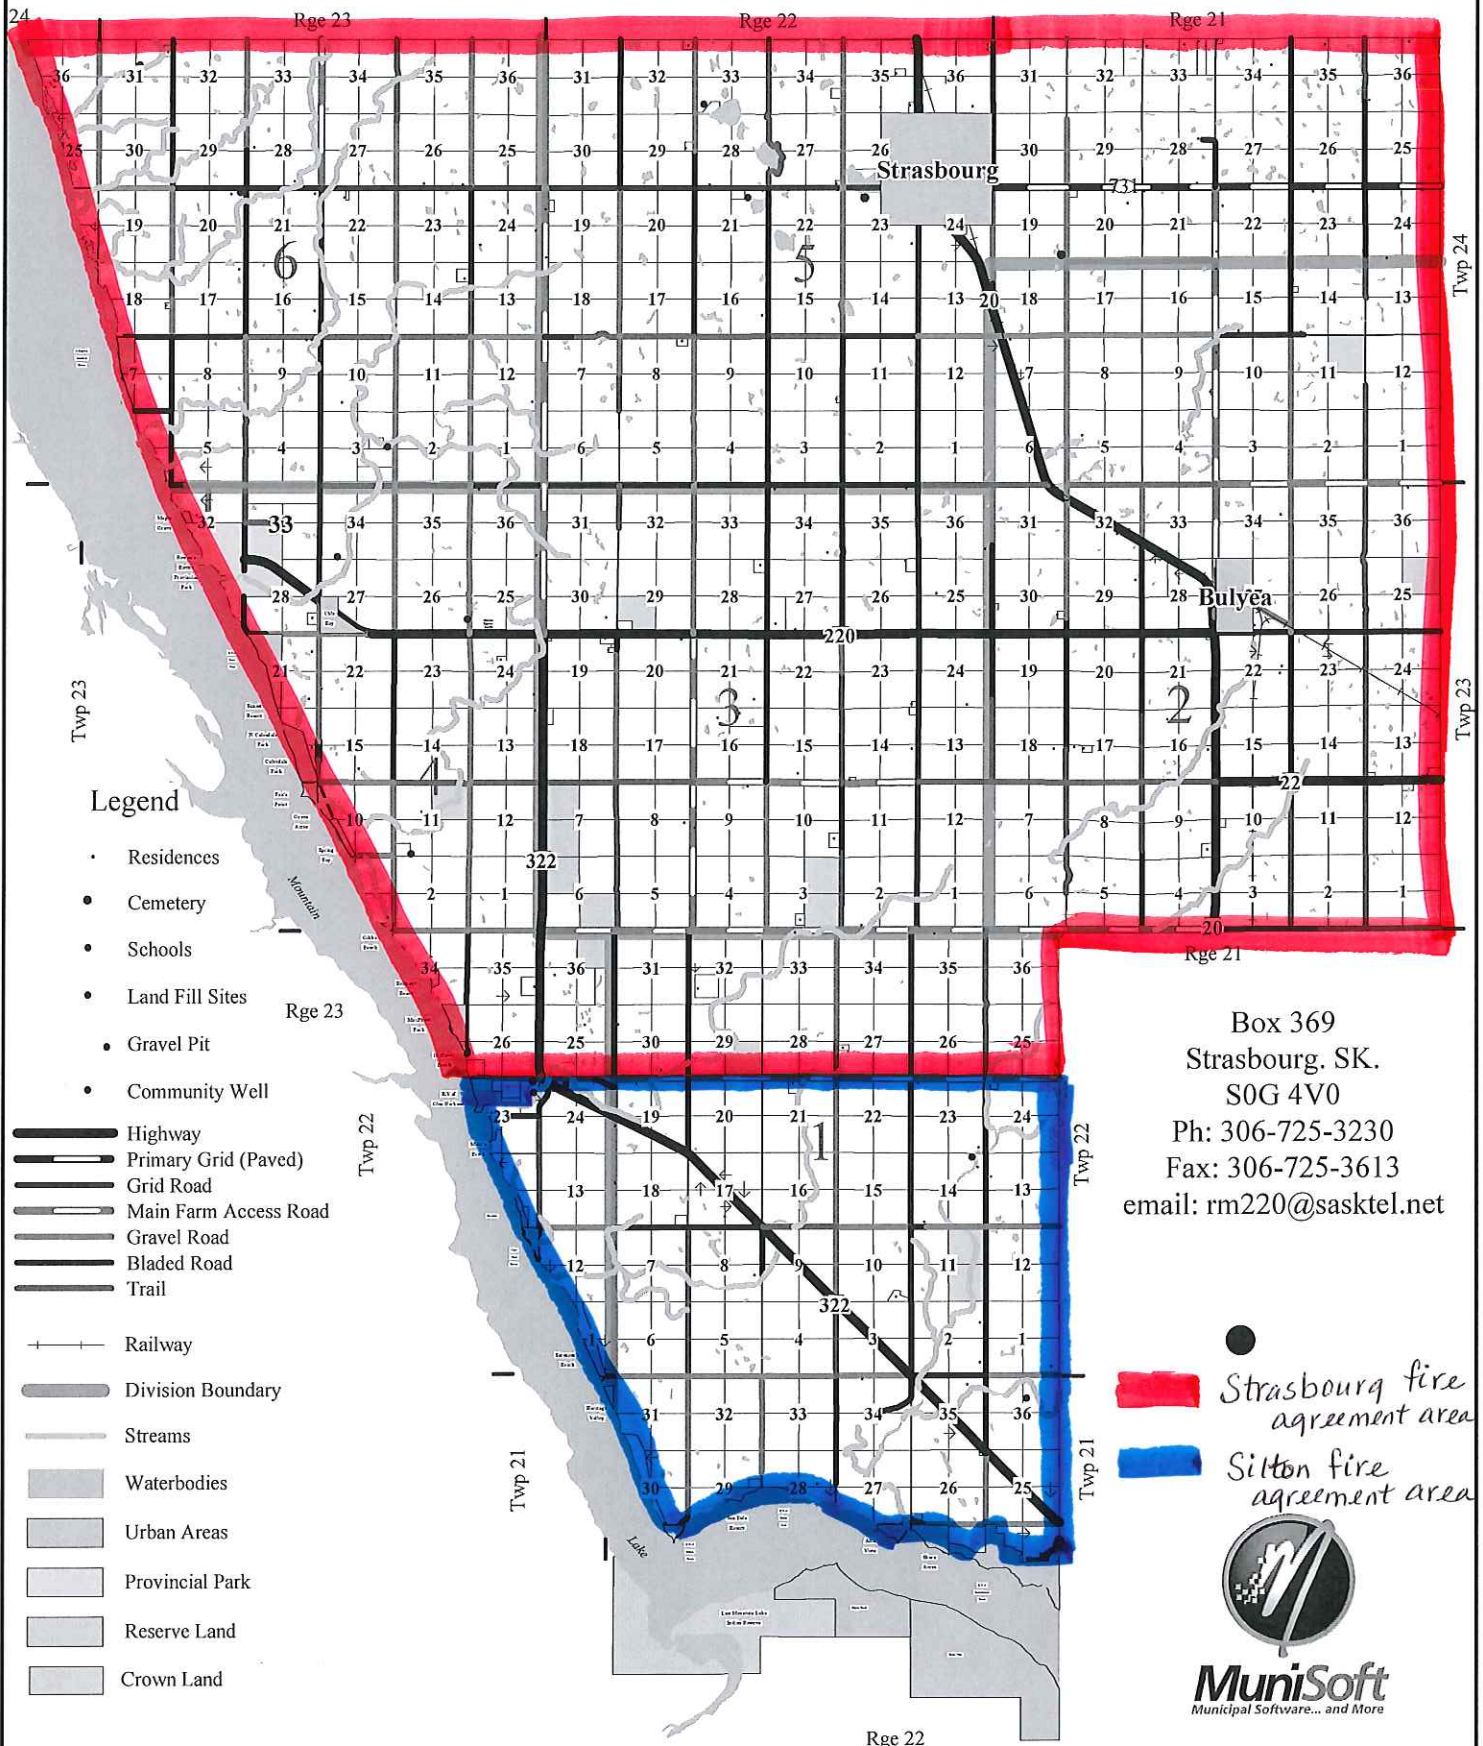

RURAL MUNICIPALITY OF McKILLOP No. 220

Legend

- Residences
- Cemetery
- Schools
- Land Fill Sites
- Gravel Pit
- Community Well

- Highway
- Primary Grid (Paved)
- Grid Road
- Main Farm Access Road
- Gravel Road
- Bladed Road
- Trail

- Railway
- Division Boundary
- Streams
- Waterbodies
- Urban Areas
- Provincial Park
- Reserve Land
- Crown Land

Box 369
 Strasbourg, SK.
 S0G 4V0
 Ph: 306-725-3230
 Fax: 306-725-3613
 email: rm220@sasktel.net